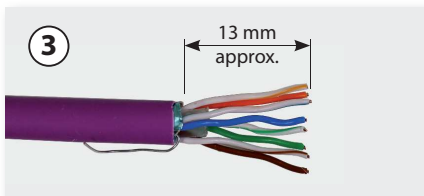

Cat. 5E/6 FTP (209904)