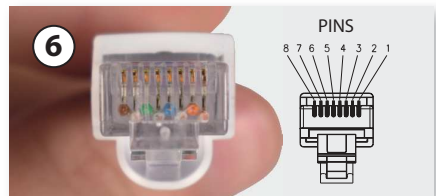

Contactos: bronce fosforado bañados en 50µm de oro / Contact: phosphor bronze with 50µm gold plating

Compatibilidad / Compatibility

Ref.	219602	219701	219502	219901	219910	212201	2123	212302	212305	212310	212101	219301	219302	219312	219322	219101	219102	219202
209902	✓	✓	✗	✓	✓	✓	✓	✓	✓	✓	✗	✗	✗	✗	✗	✗	✗	✗
209904	✓	✓	✗	✓	✓	✓	✓	✓	✓	✓	✗	✗	✗	✗	✗	✗	✗	✗
209906	✓	✓	✗	✓	✓	✓	✓	✓	✓	✓	✗	✗	✗	✗	✗	✗	✗	✗
209922	✓	✓	✗	✓	✓	✓	✓	✓	✓	✓	✗	✗	✗	✓	✗	✗	✗	✗
209924	✓	✓	✓	✓	✓	✓	✓	✓	✓	✓	✗	✗	✓	✓	✓	✗	✗	✗
209961	✓	✓	✗	✓	✓	✓	✓	✓	✓	✓	✗	✗	✗	✗	✗	✗	✗	✗
209962	✓	✓	✗	✓	✓	✓	✓	✓	✓	✓	✗	✗	✗	✗	✗	✗	✗	✗

✓ Compatible / Compatible ✓ Compatible, pero existen opciones mejores / Compatible, but there are better choices ✗ Incompatible / Incompatible

Ejemplo de montaje / Mounting example

Cat. 6 UTP (209902, 209961, 209962)