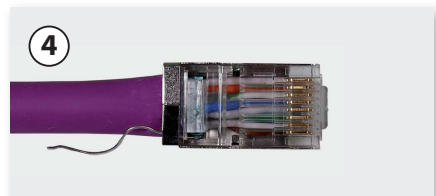

Cat. 5E/6 FTP (209904)