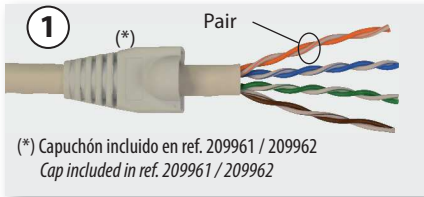

Contactos: bronce fosforado bañados en 50µm de oro / Contact: phosphor bronze with 50µm gold plating

Compatibilidad / Compatibility

Ref.	219602	219701	219502	219901	219910	212201	2123	212302	212305	212310	212101	219301	219302	219312	219322	219101	219102	219202
209902	✓	✓	✗	✓	✓	✓	✓	✓	✓	✓	✗	✗	✗	✗	✗	✗	✗	✗
209904	✓	✓	✗	✓	✓	✓	✓	✓	✓	✓	✗	✗	✗	✗	✗	✗	✗	✗
209906	✓	✓	✗	✓	✓	✓	✓	✓	✓	✓	✗	✗	✗	✗	✗	✗	✗	✗
209922	✓	✓	✗	✓	✓	✓	✓	✓	✓	✓	✗	✗	✗	✓	✗	✗	✗	✗
209924	✓	✓	✓	✓	✓	✓	✓	✓	✓	✓	✗	✗	✓	✓	✓	✗	✗	✗
209961	✓	✓	✗	✓	✓	✓	✓	✓	✓	✓	✗	✗	✗	✗	✗	✗	✗	✗
209962	✓	✓	✗	✓	✓	✓	✓	✓	✓	✓	✗	✗	✗	✗	✗	✗	✗	✗

✓ Compatible / Compatible ✓ Compatible, pero existen opciones mejores / Compatible, but there are better choices ✗ Incompatible / Incompatible

Ejemplo de montaje / Mounting example

Cat. 6 UTP (209902, 209961, 209962)