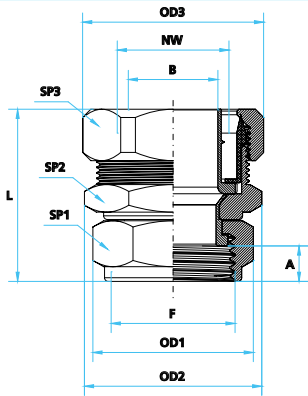

CMFG

Raccordi in ottone filetto femmina girevole serie CM continuità metallica
Revolving female thread brass fittings with metallic continuity

QR CODE: istruzioni di montaggio
QR CODE: assembly instructions

CM series fittings are compatible with a wide range of conduits and useful in several applications. Particularly we point out the revolving thread.

CMFG - Filetto femmina girevole GAS - Raccordo in ottone con continuità metallica

Codice	F	Codice	Ø guaina		A	B	L	OD1	OD2	OD3	SP1	SP2	SP3	Confezione
	Filetto		Guaina	int.										
	GAS	NW				Passaggio								
CMFG09	1/4"	9	8,5	13,0	6	7	34,5	17	23	24,5	15	20	22	20
CMFG10	1/4"	10	10,0	15,0	6	8,5	35	17	25	26	15	22	24	20
CMFG10A	3/8"	10	10,0	15,0	6,5	8,5	35	21,5	25	26	19	22	24	20
CMFG10B	1/2"	10	10,0	15,0	7	8,5	35	27,5	25	26	24	22	24	20
CMFG12	3/8"	12	12,0	17,0	6,5	10,5	36	21,5	27,5	29	19	24	26	20
CMFG13	3/8"	13	13,0	19,0	6,5	11	36	21,5	30	30,5	19	26	28	20
CMFG13A	1/2"	13	13,0	19,0	7	11	36	27,5	30	30,5	24	26	28	20
CMFG15	1/2"	15	15,5	21,0	7,5	13,8	37	27,5	32	33	24	28	30	20
CMFG15A	3/4"	15	15,5	21,0	7	13,8	38,5	34,5	32	33	30	28	30	20
CMFG18	1/2"	18	18,0	25,0	7	15	39	27,5	37	37	24	32	34	10
CMFG18A	3/4"	18	18,0	25,0	8	16,5	39	34,5	37	37	30	32	34	10
CMFG20	3/4"	20	20,5	27,0	8	18,1	41	34,5	39	42,5	30	35	38	10
CMFG25	1"	25	25,0	32,0	10	23	45,5	43,5	45	46,5	38	40	42	10
CMFG27	1"	27	26,5	34,0	10	24	47	43,5	45	49,5	38	42	45	10
CMFG33	1" 1/4	33	33,0	41,0	11	31	51	49	55	58	45	50	53	5
CMFG35	1" 1/4	35	35,0	43,0	11	32	49	49	55	58	45	50	53	5
CMFG40	1" 1/2	40	40,0	48,0	11	37,5	55	57	64	66,5	52	58	61	5
CMFG50	2"	50	50,5	58,5	12	48	60,5	72	76	80,5	66	70	74	2
CMFG65	2" 1/2	65	65,0	74,0	19	61	93	91	99	99	82	95	95	1
CMFG75	3"	75	75,0	84,0	19	71	99	105	110	110	95	104	104	1
CMFG100	4"	100	100,0	109,0	27	95	113	136	136,5	136,5	129	129	129	1
REF. Part N. GAS	F GAS Thread	Conduit code NW	int. Ø conduit mm	ext. Ø conduit mm	A mm	B useful passage	L mm	OD1 mm	OD2 mm	OD3 mm	SP1 mm	SP2 mm	SP3 mm	Packing unit