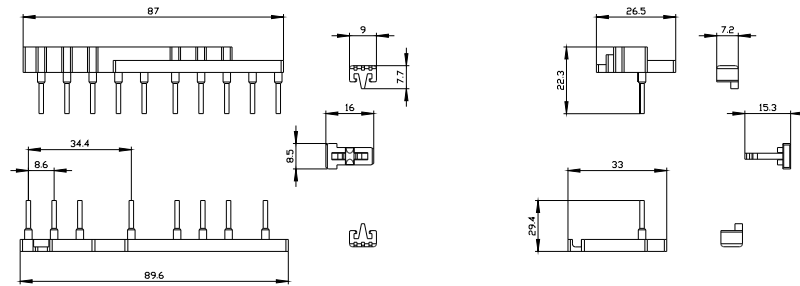

<https://mall.industry.siemens.com/mall/it/it/Catalog/product?mlfb=3RA2913-2AA1>

Generatore CAx online

<https://support.automation.siemens.com/WW/CAxorder/default.aspx?lang=en&mlfb=3RA2913-2AA1>

Service&Support (Manuali, Certificati, Caratteristiche, FAQ, ...)

<https://support.industry.siemens.com/cs/ww/it/ps/3RA2913-2AA1>

Banca dati immagini (foto prodotto, disegni dimensionali 2D, modelli 3D, schemi delle connessioni, macro EPLAN...)

https://www.automation.siemens.com/bilddb/cax_de.aspx?mlfb=3RA2913-2AA1&lang=en