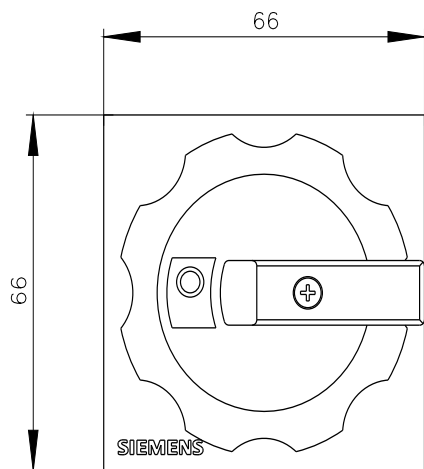

Banca dati immagini (foto prodotto, disegni dimensionali 2D, modelli 3D, schemi delle connessioni, ...)

[https://www.automation.siemens.com/bilddb/cax\\_en.aspx?mlfb=3LD9344-5C](https://www.automation.siemens.com/bilddb/cax_en.aspx?mlfb=3LD9344-5C)

CAX-Online-Generator

<https://www.siemens.com/cax>

Tender specifications

<https://www.siemens.com/specifications>

Curve caratteristiche

[https://curves.simaris.siemens.com/curves/<mmp\\_prod\\_noCOMP="HAUPT"></mmp\\_prod\\_no>](https://curves.simaris.siemens.com/curves/<mmp_prod_noCOMP=)