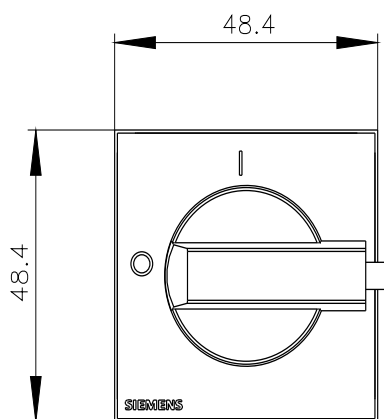

<https://support.industry.siemens.com/cs/ww/it/ps/3LD9343-6C>

Banca dati immagini (foto prodotto, disegni dimensionali 2D, modelli 3D, schemi delle connessioni, ...)

https://www.automation.siemens.com/bilddb/cax_en.aspx?mlfb=3LD9343-6C

CAx-Online-Generator

<https://www.siemens.com/cax>

Tender specifications

<https://www.siemens.com/specifications>

Curve caratteristiche

https://curves.simaris.siemens.com/curves/<mmp_prod_noCOMP='HAUPT'></mmp_prod_no>