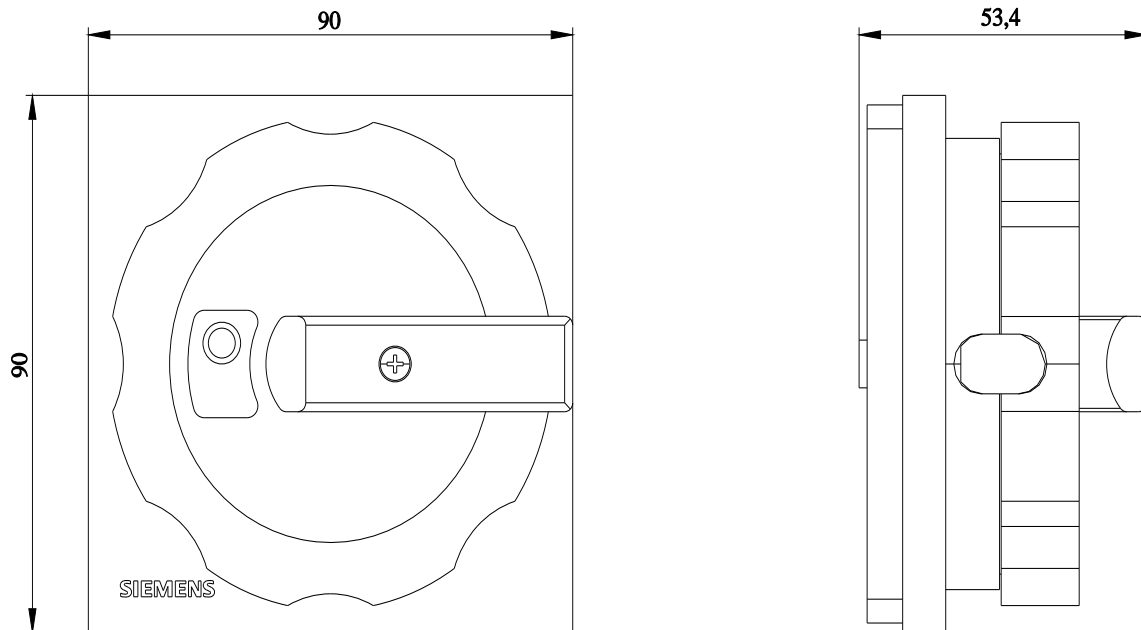

<https://support.industry.siemens.com/cs/ww/it/ps/3LD9284-1B>

Banca dati immagini (foto prodotto, disegni dimensionali 2D, modelli 3D, schemi delle connessioni, ...)

https://www.automation.siemens.com/bilddb/cax_en.aspx?mlfb=3LD9284-1B

CAX-Online-Generator

<https://www.siemens.com/cax>

Tender specifications

<https://www.siemens.com/specifications>

Curve caratteristiche

[https://curves.simaris.siemens.com/curves/<mmp_prod_noCOMP="HAUPT"></mmp_prod_no>](https://curves.simaris.siemens.com/curves/<mmp_prod_noCOMP=)