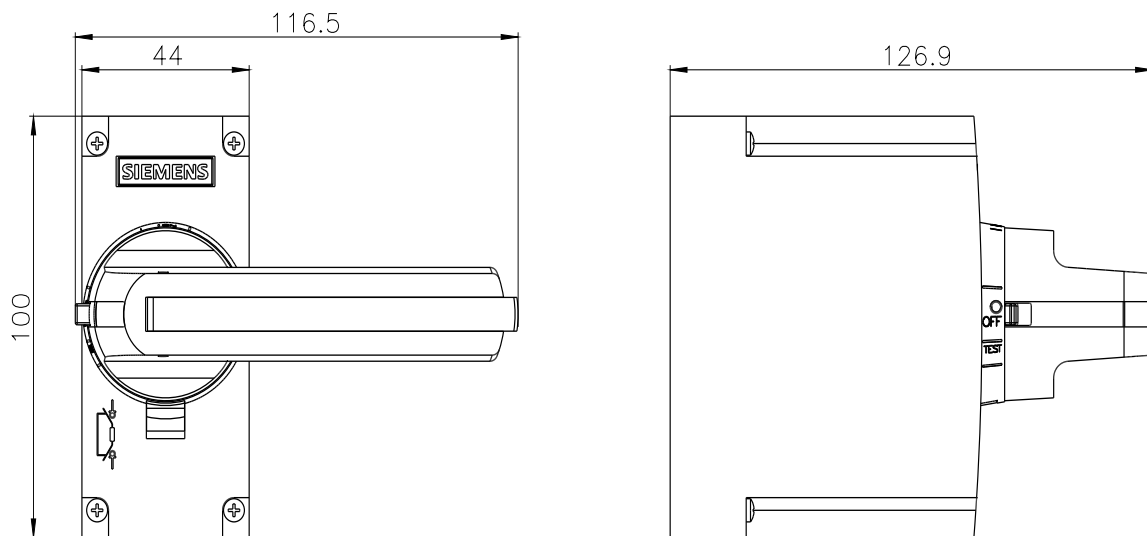

Banca dati immagini (foto prodotto, disegni dimensionali 2D, modelli 3D, schemi delle connessioni, ...)

https://www.automation.siemens.com/bilddb/cax_en.aspx?mlfb=3KF9201-1AA00

CAX-Online-Generator

<https://www.siemens.com/cax>

Tender specifications

<https://www.siemens.com/specifications>

Curve caratteristiche

[https://curves.simaris.siemens.com/curves/<mmp_prod_noCOMP="HAUPT"></mmp_prod_no>](https://curves.simaris.siemens.com/curves/<mmp_prod_noCOMP=)