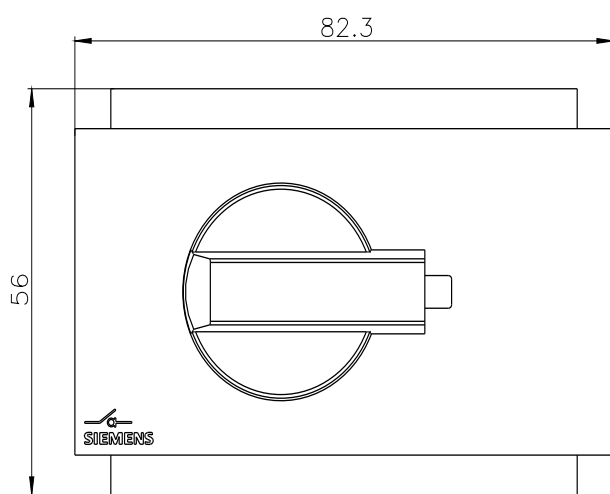

[https://www.automation.siemens.com/bilddb/cax\\_en.aspx?mlfb=3KD9011-0D](https://www.automation.siemens.com/bilddb/cax_en.aspx?mlfb=3KD9011-0D)

CAX-Online-Generator

<https://www.siemens.com/cax>

Tender specifications

<https://www.siemens.com/specifications>

Curve caratteristiche

[https://curves.simaris.siemens.com/curves/<mmp\\_prod\\_noCOMP="HAUPT"></mmp\\_prod\\_no>](https://curves.simaris.siemens.com/curves/<mmp_prod_noCOMP=)