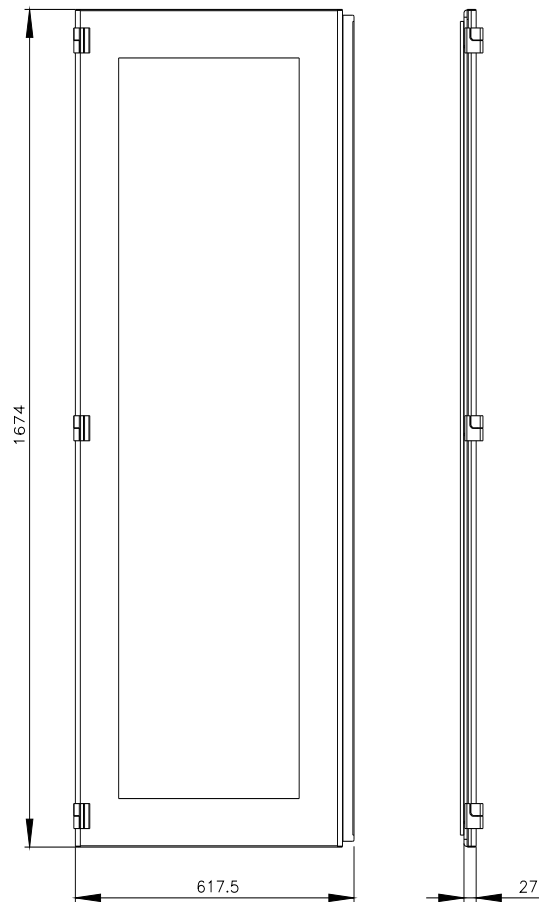

<https://support.industry.siemens.com/cs/ww/it/ps/8MF1860-2UT25-0BE2>

Banca dati immagini (foto prodotto, disegni dimensionali 2D, modelli 3D, schemi delle connessioni, ...)

https://www.automation.siemens.com/bilddb/cax_en.aspx?mlfb=8MF1860-2UT25-0BE2

CAX-Online-Generator

<https://www.siemens.com/cax>

Tender specifications

<https://www.siemens.com/specifications>

Curve caratteristiche

[https://curves.simaris.siemens.com/curves/<mmp_prod_noCOMP="HAUPT"></mmp_prod_no>](https://curves.simaris.siemens.com/curves/<mmp_prod_noCOMP=)