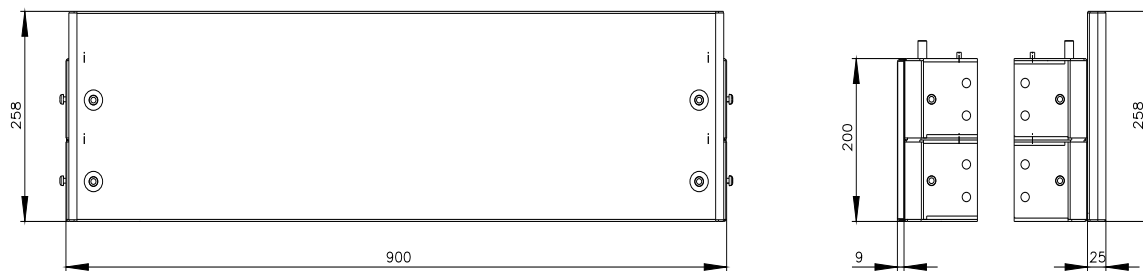

[https://www.automation.siemens.com/bilddb/cax\\_en.aspx?mlfb=8MF1290-2CS](https://www.automation.siemens.com/bilddb/cax_en.aspx?mlfb=8MF1290-2CS)

CAX-Online-Generator

<https://www.siemens.com/cax>

Tender specifications

<https://www.siemens.com/specifications>

Curve caratteristiche

[https://curves.simaris.siemens.com/curves/<mmp\\_prod\\_noCOMP="HAUPT"></mmp\\_prod\\_no>](https://curves.simaris.siemens.com/curves/<mmp_prod_noCOMP=)