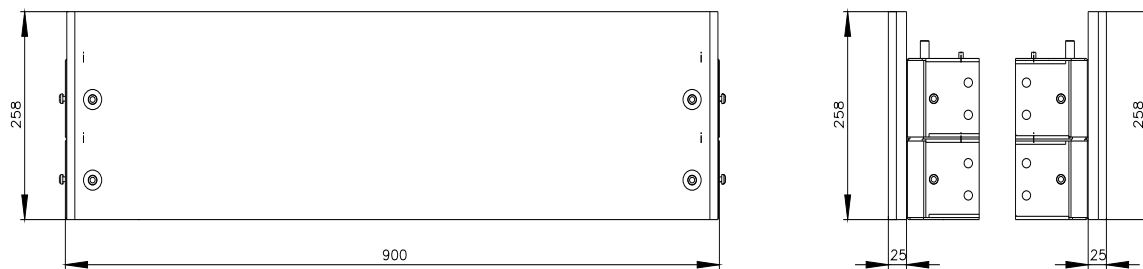

[https://www.automation.siemens.com/bilddb/cax\\_en.aspx?mlfb=8MF1290-2CR](https://www.automation.siemens.com/bilddb/cax_en.aspx?mlfb=8MF1290-2CR)

CAX-Online-Generator

<https://www.siemens.com/cax>

Tender specifications

<https://www.siemens.com/specifications>

Curve caratteristiche

[https://curves.simaris.siemens.com/curves/<mmp\\_prod\\_noCOMP="HAUPT"></mmp\\_prod\\_no>](https://curves.simaris.siemens.com/curves/<mmp_prod_noCOMP=)