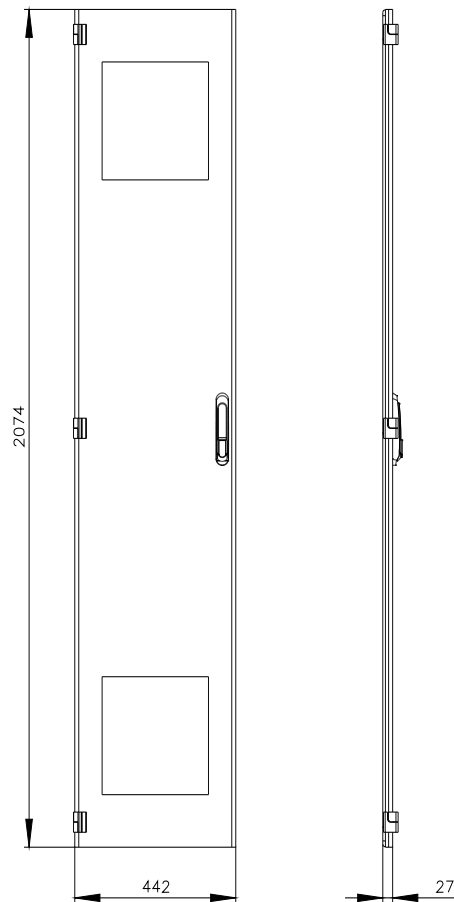

Service&Support (Manuali, Certificati, Caratteristiche, FAQ, ...)

<https://support.industry.siemens.com/cs/ww/it/ps/8MF1270-2UT15-3BA2>

Banca dati immagini (foto prodotto, disegni dimensionali 2D, modelli 3D, schemi delle connessioni, ...)

[https://www.automation.siemens.com/bilddb/cax\\_en.aspx?mlfb=8MF1270-2UT15-3BA2](https://www.automation.siemens.com/bilddb/cax_en.aspx?mlfb=8MF1270-2UT15-3BA2)

CAX-Online-Generator

<https://www.siemens.com/cax>

Tender specifications

<https://www.siemens.com/specifications>

Curve caratteristiche

[https://curves.simaris.siemens.com/curves/<mmp\\_prod\\_noCOMP="HAUPT"></mmp\\_prod\\_no>](https://curves.simaris.siemens.com/curves/<mmp_prod_noCOMP=)