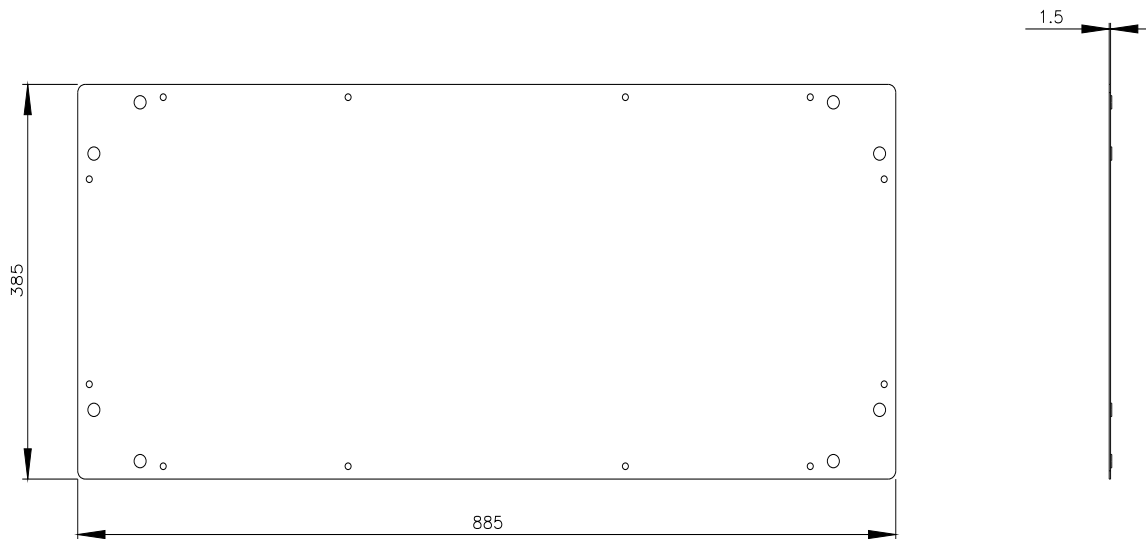

<https://support.industry.siemens.com/cs/ww/it/ps/8MF1094-2UD10-0A>

Banca dati immagini (foto prodotto, disegni dimensionali 2D, modelli 3D, schemi delle connessioni, ...)

[https://www.automation.siemens.com/bilddb/cax\\_en.aspx?mlfb=8MF1094-2UD10-0A](https://www.automation.siemens.com/bilddb/cax_en.aspx?mlfb=8MF1094-2UD10-0A)

CAX-Online-Generator

<https://www.siemens.com/cax>

Tender specifications

<https://www.siemens.com/specifications>

Curve caratteristiche

[https://curves.simaris.siemens.com/curves/<mmp\\_prod\\_noCOMP="HAUPT"></mmp\\_prod\\_no>](https://curves.simaris.siemens.com/curves/<mmp_prod_noCOMP=)