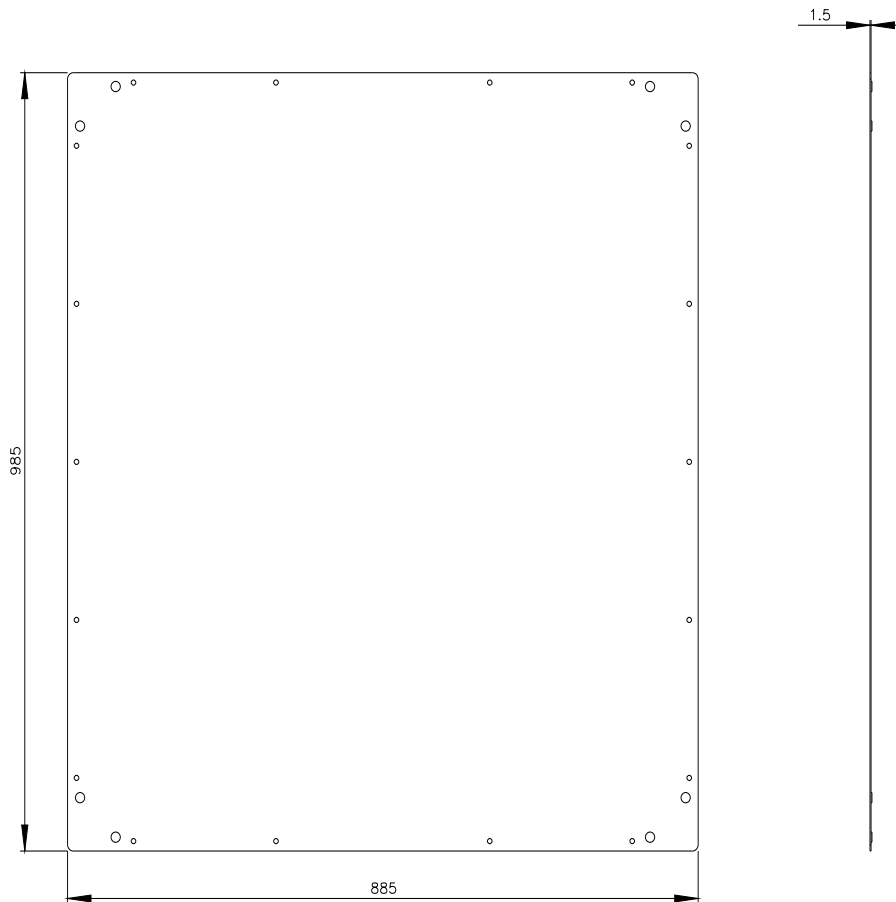

<https://support.industry.siemens.com/cs/ww/it/ps/8MF1090-2UD12-0A>

Banca dati immagini (foto prodotto, disegni dimensionali 2D, modelli 3D, schemi delle connessioni, ...)

https://www.automation.siemens.com/bilddb/cax_en.aspx?mlfb=8MF1090-2UD12-0A

CAX-Online-Generator

<https://www.siemens.com/cax>

Tender specifications

<https://www.siemens.com/specifications>

Curve caratteristiche

[https://curves.simaris.siemens.com/curves/<mmp_prod_noCOMP="HAUPT"></mmp_prod_no>](https://curves.simaris.siemens.com/curves/<mmp_prod_noCOMP=)