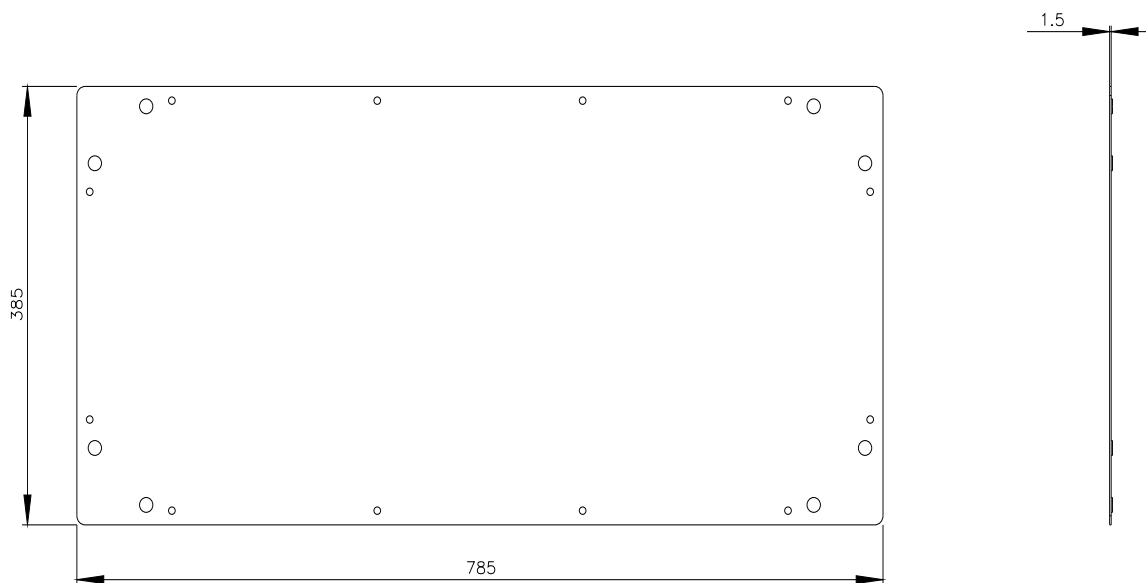

<https://support.industry.siemens.com/cs/ww/it/ps/8MF1084-2UD11-0A>

Banca dati immagini (foto prodotto, disegni dimensionali 2D, modelli 3D, schemi delle connessioni, ...)

[https://www.automation.siemens.com/bilddb/cax\\_en.aspx?mlfb=8MF1084-2UD11-0A](https://www.automation.siemens.com/bilddb/cax_en.aspx?mlfb=8MF1084-2UD11-0A)

CAX-Online-Generator

<https://www.siemens.com/cax>

Tender specifications

<https://www.siemens.com/specifications>

Curve caratteristiche

[https://curves.simaris.siemens.com/curves/<mmp\\_prod\\_noCOMP="HAUPT"></mmp\\_prod\\_no>](https://curves.simaris.siemens.com/curves/<mmp_prod_noCOMP=)