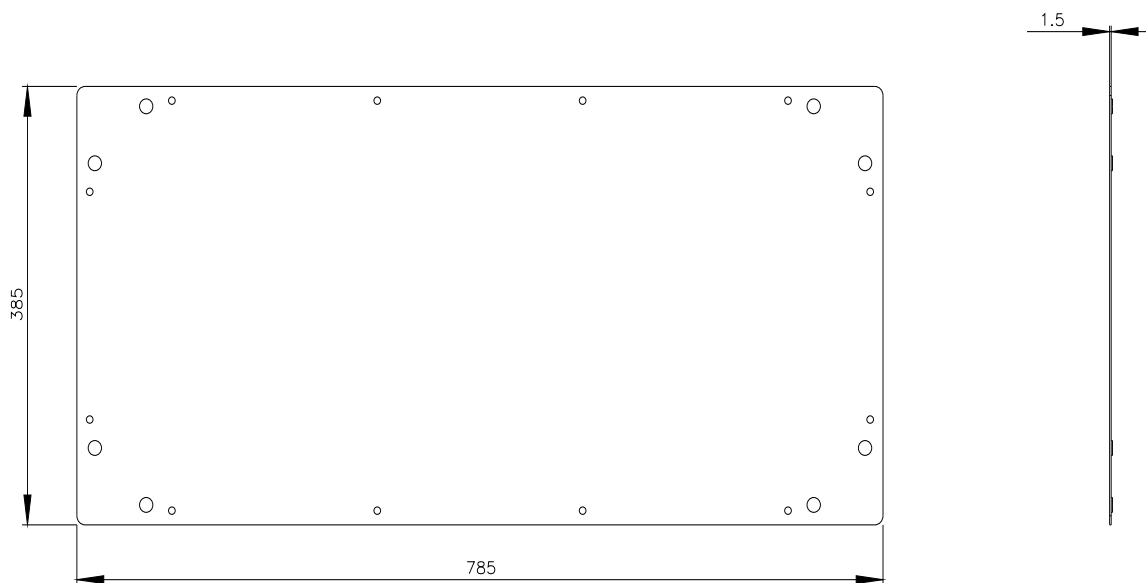

<https://support.industry.siemens.com/cs/ww/it/ps/8MF1084-2UD10-0A>

Banca dati immagini (foto prodotto, disegni dimensionali 2D, modelli 3D, schemi delle connessioni, ...)

[https://www.automation.siemens.com/bilddb/cax\\_en.aspx?mlfb=8MF1084-2UD10-0A](https://www.automation.siemens.com/bilddb/cax_en.aspx?mlfb=8MF1084-2UD10-0A)

CAX-Online-Generator

<https://www.siemens.com/cax>

Tender specifications

<https://www.siemens.com/specifications>

Curve caratteristiche

[https://curves.simaris.siemens.com/curves/<mmp\\_prod\\_noCOMP="HAUPT"></mmp\\_prod\\_no>](https://curves.simaris.siemens.com/curves/<mmp_prod_noCOMP=)