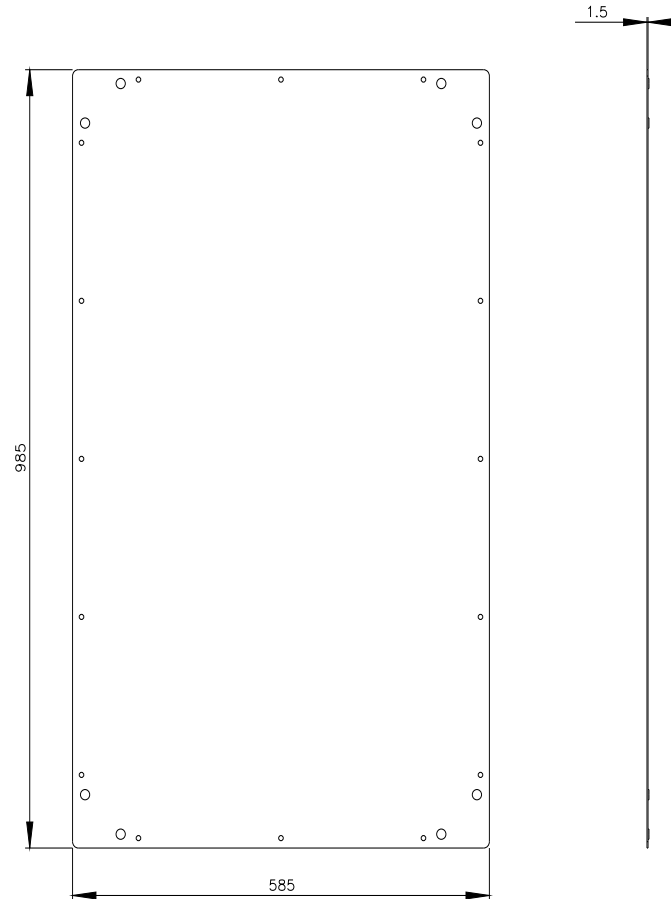

<https://support.industry.siemens.com/cs/ww/it/ps/8MF1060-2UD10-0A>

Banca dati immagini (foto prodotto, disegni dimensionali 2D, modelli 3D, schemi delle connessioni, ...)

[https://www.automation.siemens.com/bilddb/cax\\_en.aspx?mlfb=8MF1060-2UD10-0A](https://www.automation.siemens.com/bilddb/cax_en.aspx?mlfb=8MF1060-2UD10-0A)

CAX-Online-Generator

<https://www.siemens.com/cax>

Tender specifications

<https://www.siemens.com/specifications>

Curve caratteristiche

[https://curves.simaris.siemens.com/curves/<mmp\\_prod\\_noCOMP="HAUPT"></mmp\\_prod\\_no>](https://curves.simaris.siemens.com/curves/<mmp_prod_noCOMP=)