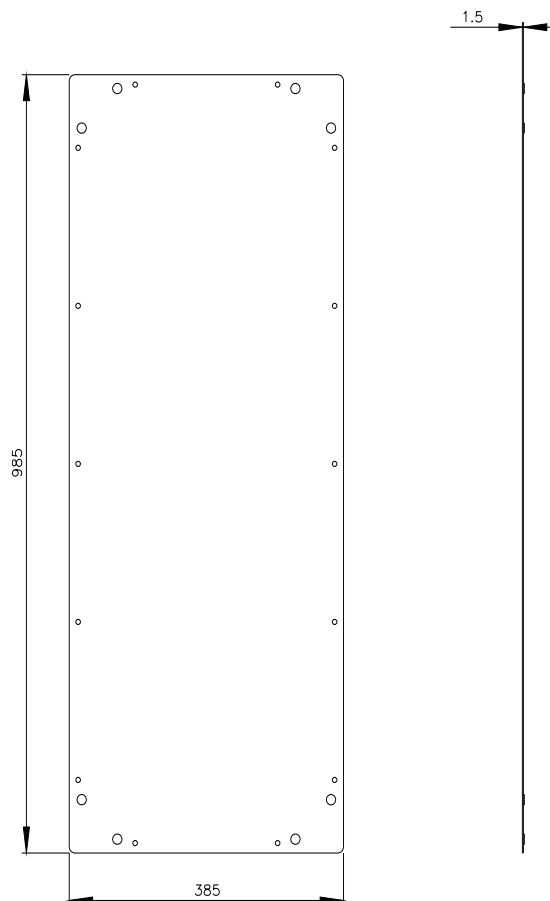

**Progettazione meccanica**

larghezza	400 mm
profondità	1 000 mm
Peso netto per UQ	5,1 kg
materiale	acciaio

**Approvazioni Certificati**

Environment	General Product Approval	Test Certificates
-------------	--------------------------	-------------------

<https://support.industry.siemens.com/cs/ww/it/ps/8MF1040-2UD11-0A>

Banca dati immagini (foto prodotto, disegni dimensionali 2D, modelli 3D, schemi delle connessioni, ...)

[https://www.automation.siemens.com/bilddb/cax\\_en.aspx?mlfb=8MF1040-2UD11-0A](https://www.automation.siemens.com/bilddb/cax_en.aspx?mlfb=8MF1040-2UD11-0A)

CAx-Online-Generator

<https://www.siemens.com/cax>

Tender specifications

<https://www.siemens.com/specifications>

Curve caratteristiche

[https://curves.simaris.siemens.com/curves/<mmp\\_prod\\_noCOMP="HAUPT"></mmp\\_prod\\_no>](https://curves.simaris.siemens.com/curves/<mmp_prod_noCOMP=)