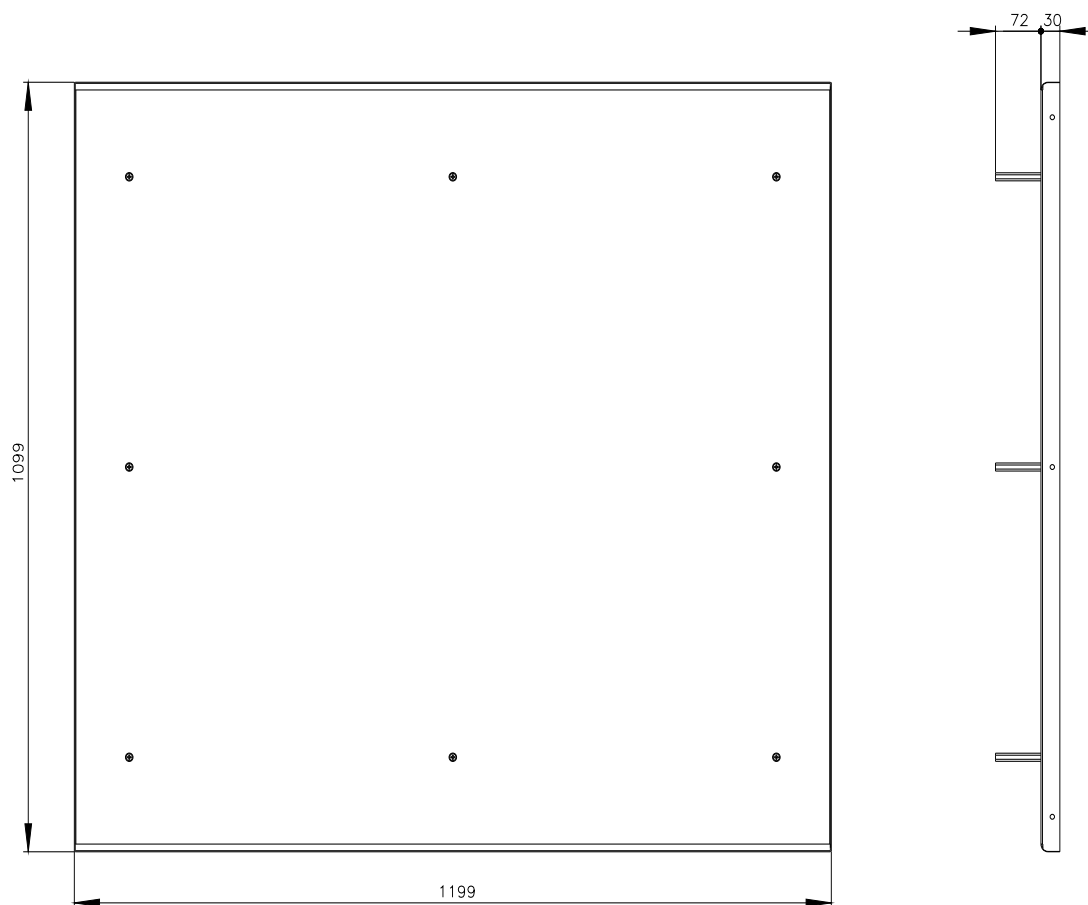

Banca dati immagini (foto prodotto, disegni dimensionali 2D, modelli 3D, schemi delle connessioni, ...)

https://www.automation.siemens.com/bilddb/cax_en.aspx?mlfb=8MF1020-2VH

CAX-Online-Generator

<https://www.siemens.com/cax>

Tender specifications

<https://www.siemens.com/specifications>

Curve caratteristiche

[https://curves.simaris.siemens.com/curves/<mmp_prod_noCOMP="HAUPT"></mmp_prod_no>](https://curves.simaris.siemens.com/curves/<mmp_prod_noCOMP=)