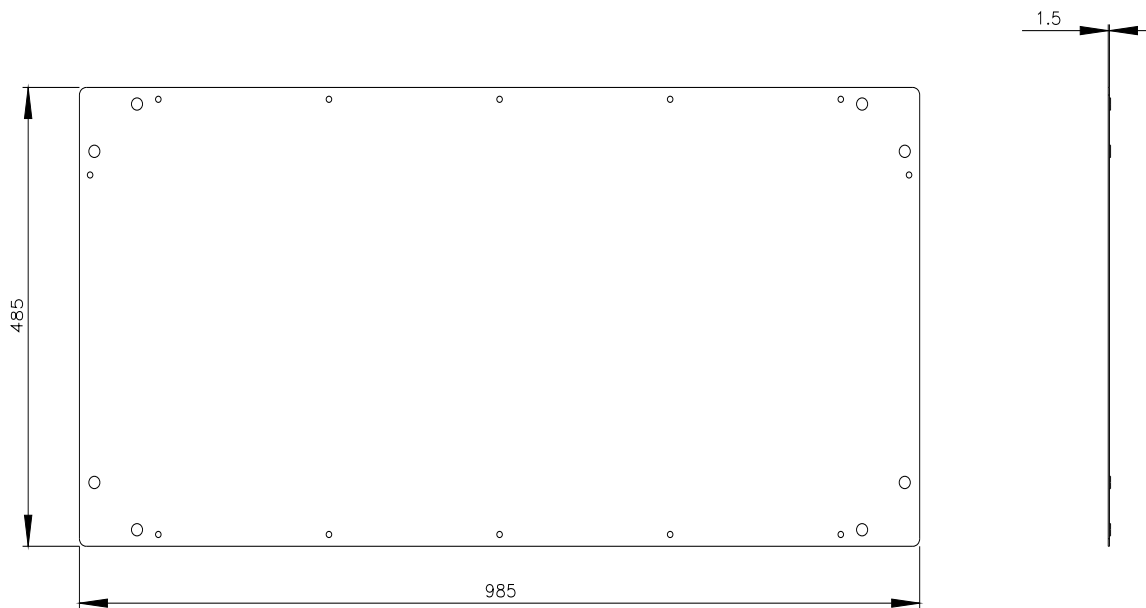

CAX-Online-Generator

<https://www.siemens.com/cax>

Tender specifications

<https://www.siemens.com/specifications>

Curve caratteristiche

[https://curves.simaris.siemens.com/curves/<mmp\\_prod\\_noCOMP="HAUPT"></mmp\\_prod\\_no>](https://curves.simaris.siemens.com/curves/<mmp_prod_noCOMP=)