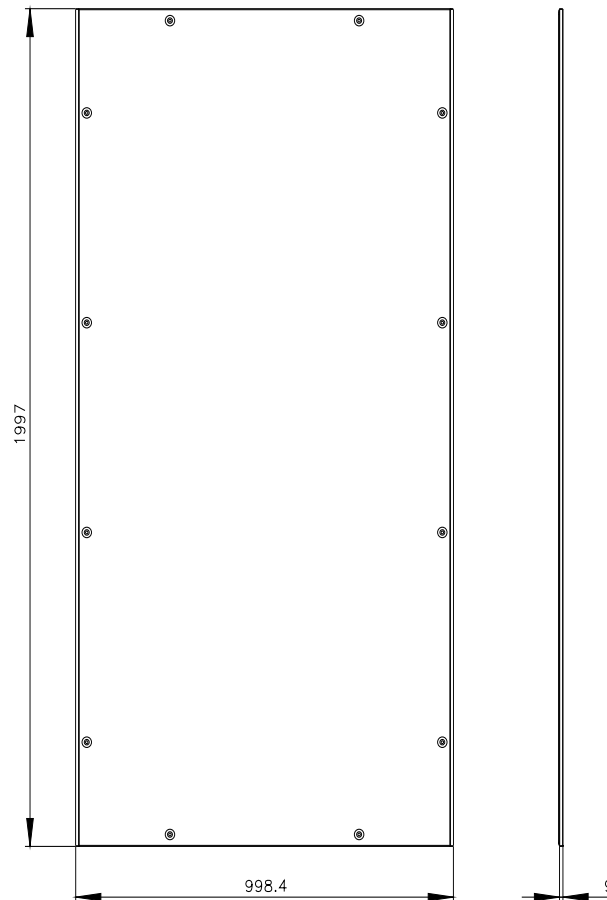

Ulteriori informazioni

Informazioni sull'imballaggio

<https://support.industry.siemens.com/cs/ww/it/view/109813875>

Information for data generation and storage

<https://support.industry.siemens.com/cs/ww/en/view/109995012>

Information- and Downloadcenter (Cataloghi, Opuscoli,...)

<https://www.siemens.com/lowvoltage/catalogs>

Industry Mall (sistema di ordinazione Online)

<https://mall.industry.siemens.com/mall/it/it/Catalog/product?mlfb=8MF1000-2UW62-1B>

Service&Support (Manuali, Certificati, Caratteristiche, FAQ, ...)

<https://support.industry.siemens.com/cs/ww/it/ps/8MF1000-2UW62-1B>

Banca dati immagini (foto prodotto, disegni dimensionali 2D, modelli 3D, schemi delle connessioni, ...)

<https://www.automation.siemens.com/bilddb/cax_en.aspx?mlfb=8MF1000-2UW62-1B>

CAX-Online-Generator

<https://www.siemens.com/cax>

Tender specifications

<https://www.siemens.com/specifications>

Curve caratteristiche

[https://curves.simaris.siemens.com/curves/<mmp_prod_noCOMP="HAUPT"></mmp_prod_no>](https://curves.simaris.siemens.com/curves/<mmp_prod_noCOMP=)

Ultima modifica:

15/08/2025