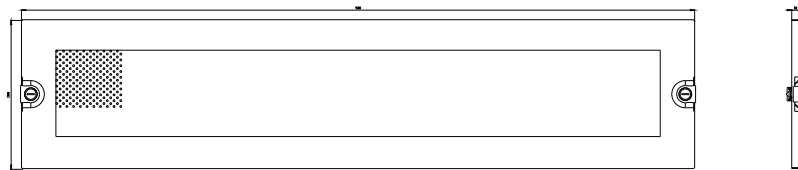

<https://support.industry.siemens.com/cs/ww/it/ps/8GK9633-1KK20>

Banca dati immagini (foto prodotto, disegni dimensionali 2D, modelli 3D, schemi delle connessioni, ...)

https://www.automation.siemens.com/bilddb/cax_en.aspx?mlfb=8GK9633-1KK20

CAX-Online-Generator

<https://www.siemens.com/cax>

Tender specifications

<https://www.siemens.com/specifications>

Curve caratteristiche

[https://curves.simaris.siemens.com/curves/<mmp_prod_noCOMP="HAUPT"></mmp_prod_no>](https://curves.simaris.siemens.com/curves/<mmp_prod_noCOMP=)