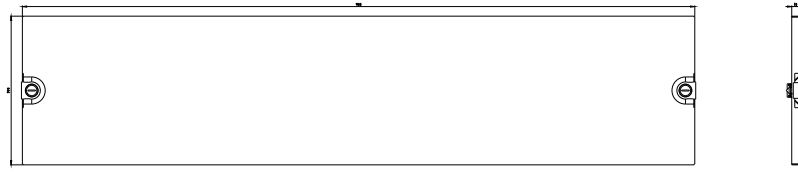

<https://support.industry.siemens.com/cs/ww/it/ps/8GK9631-1KK20>

Banca dati immagini (foto prodotto, disegni dimensionali 2D, modelli 3D, schemi delle connessioni, ...)

https://www.automation.siemens.com/bilddb/cax_en.aspx?mlfb=8GK9631-1KK20

CAX-Online-Generator

<https://www.siemens.com/cax>

Tender specifications

<https://www.siemens.com/specifications>

Curve caratteristiche

[https://curves.simaris.siemens.com/curves/<mmp_prod_noCOMP="HAUPT"></mmp_prod_no>](https://curves.simaris.siemens.com/curves/<mmp_prod_noCOMP=)