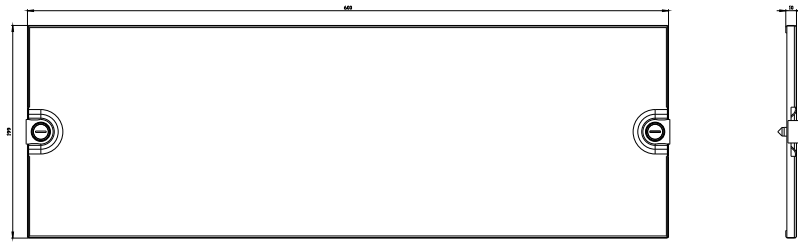

<https://support.industry.siemens.com/cs/ww/it/ps/8GK9623-1KK20>

Banca dati immagini (foto prodotto, disegni dimensionali 2D, modelli 3D, schemi delle connessioni, ...)

https://www.automation.siemens.com/bilddb/cax_en.aspx?mlfb=8GK9623-1KK20

CAX-Online-Generator

<https://www.siemens.com/cax>

Tender specifications

<https://www.siemens.com/specifications>

Curve caratteristiche

[https://curves.simaris.siemens.com/curves/<mmp_prod_noCOMP="HAUPT"></mmp_prod_no>](https://curves.simaris.siemens.com/curves/<mmp_prod_noCOMP=)