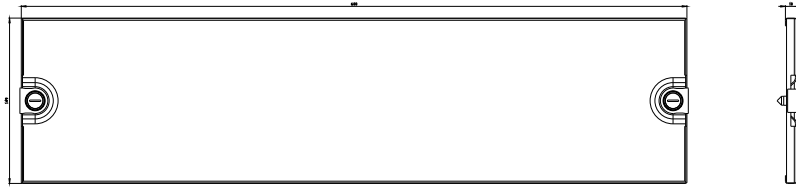

<https://support.industry.siemens.com/cs/ww/it/ps/8GK9622-1KK20>

Banca dati immagini (foto prodotto, disegni dimensionali 2D, modelli 3D, schemi delle connessioni, ...)

https://www.automation.siemens.com/bilddb/cax_en.aspx?mlfb=8GK9622-1KK20

CAX-Online-Generator

<https://www.siemens.com/cax>

Tender specifications

<https://www.siemens.com/specifications>

Curve caratteristiche

[https://curves.simaris.siemens.com/curves/<mmp_prod_noCOMP="HAUPT"></mmp_prod_no>](https://curves.simaris.siemens.com/curves/<mmp_prod_noCOMP=)