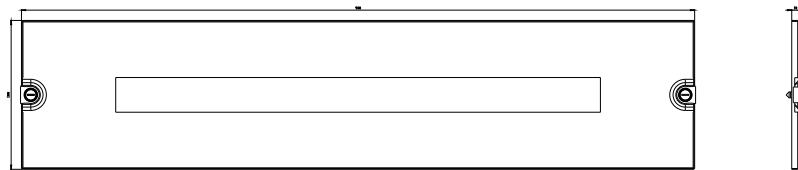

[https://www.automation.siemens.com/bilddb/cax\\_en.aspx?mlfb=8GK9608-1KK30](https://www.automation.siemens.com/bilddb/cax_en.aspx?mlfb=8GK9608-1KK30)

**CAX-Online-Generator**

<https://www.siemens.com/cax>

**Tender specifications**

<https://www.siemens.com/specifications>

**Curve caratteristiche**

[https://curves.simaris.siemens.com/curves/<mmp\\_prod\\_noCOMP="HAUPT"></mmp\\_prod\\_no>](https://curves.simaris.siemens.com/curves/<mmp_prod_noCOMP=)