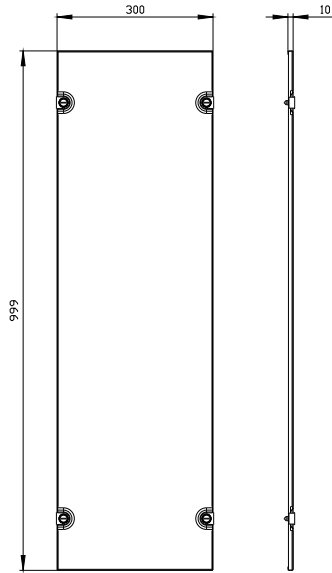

<https://support.industry.siemens.com/cs/ww/it/ps/8GK9607-7KK10>

Banca dati immagini (foto prodotto, disegni dimensionali 2D, modelli 3D, schemi delle connessioni, ...)

https://www.automation.siemens.com/bilddb/cax_en.aspx?mlfb=8GK9607-7KK10

CAX-Online-Generator

<https://www.siemens.com/cax>

Tender specifications

<https://www.siemens.com/specifications>

Curve caratteristiche

[https://curves.simaris.siemens.com/curves/<mmp_prod_noCOMP="HAUPT"></mmp_prod_no>](https://curves.simaris.siemens.com/curves/<mmp_prod_noCOMP=)