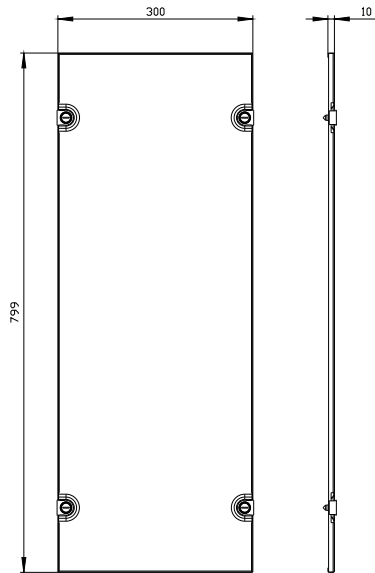

<https://support.industry.siemens.com/cs/ww/it/ps/8GK9607-5KK10>

Banca dati immagini (foto prodotto, disegni dimensionali 2D, modelli 3D, schemi delle connessioni, ...)

https://www.automation.siemens.com/bilddb/cax_en.aspx?mlfb=8GK9607-5KK10

CAX-Online-Generator

<https://www.siemens.com/cax>

Tender specifications

<https://www.siemens.com/specifications>

Curve caratteristiche

[https://curves.simaris.siemens.com/curves/<mmp_prod_noCOMP="HAUPT"></mmp_prod_no>](https://curves.simaris.siemens.com/curves/<mmp_prod_noCOMP=)