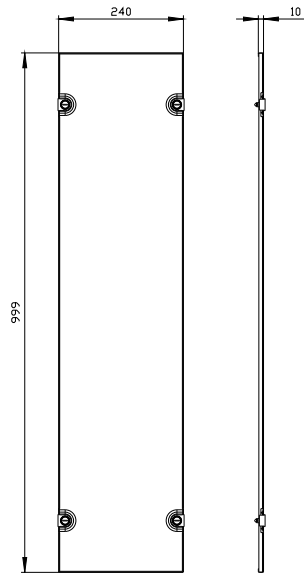

<https://support.industry.siemens.com/cs/ww/it/ps/8GK9606-7KK10>

Banca dati immagini (foto prodotto, disegni dimensionali 2D, modelli 3D, schemi delle connessioni, ...)

https://www.automation.siemens.com/bilddb/cax_en.aspx?mlfb=8GK9606-7KK10

CAX-Online-Generator

<https://www.siemens.com/cax>

Tender specifications

<https://www.siemens.com/specifications>

Curve caratteristiche

[https://curves.simaris.siemens.com/curves/<mmp_prod_noCOMP="HAUPT"></mmp_prod_no>](https://curves.simaris.siemens.com/curves/<mmp_prod_noCOMP=)