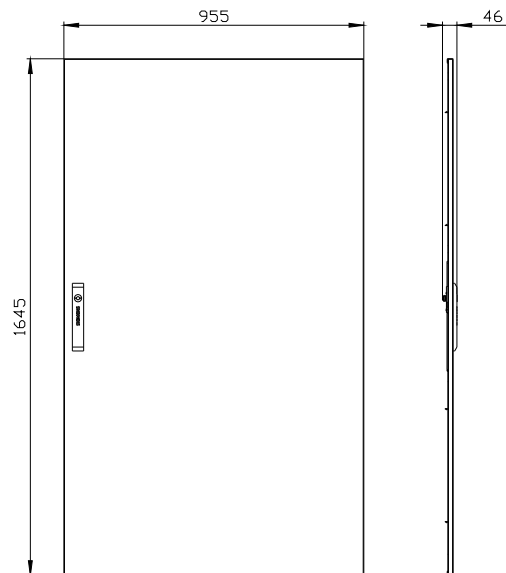

Information for data generation and storage

<https://support.industry.siemens.com/cs/ww/en/view/109995012>

Information- and Downloadcenter (Cataloghi, Opuscoli,...)

<https://www.siemens.com/lowvoltage/catalogs>

Industry Mall (sistema di ordinazione Online)

<https://mall.industry.siemens.com/mall/it/it/Catalog/product?mlfb=8GK9515-8KK30>

Service&Support (Manuali, Certificati, Caratteristiche, FAQ, ...)

<https://support.industry.siemens.com/cs/ww/it/ps/8GK9515-8KK30>

Banca dati immagini (foto prodotto, disegni dimensionali 2D, modelli 3D, schemi delle connessioni, ...)

<https://www.automation.siemens.com/bilddb/cax_en.aspx?mlfb=8GK9515-8KK30>

CAX-Online-Generator

<https://www.siemens.com/cax>

Tender specifications

<https://www.siemens.com/specifications>

Curve caratteristiche

[https://curves.simaris.siemens.com/curves/<mmp_prod_noCOMP="HAUPT"></mmp_prod_no>](https://curves.simaris.siemens.com/curves/<mmp_prod_noCOMP=)

Ultima modifica:

24/05/2025