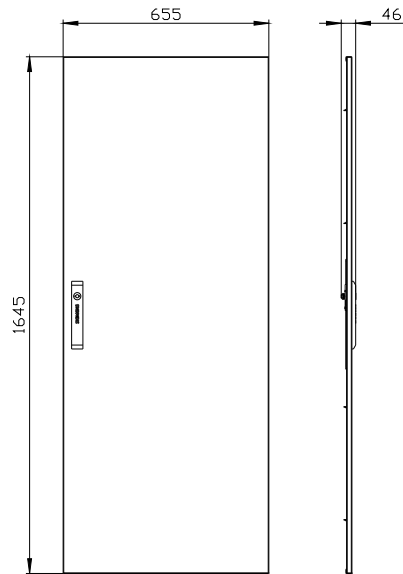

Information for data generation and storage

<https://support.industry.siemens.com/cs/ww/en/view/109995012>

Information- and Downloadcenter (Cataloghi, Opuscoli,...)

<https://www.siemens.com/lowvoltage/catalogs>

Industry Mall (sistema di ordinazione Online)

<https://mall.industry.siemens.com/mall/it/it/Catalog/product?mlfb=8GK9515-8KK20>

Service&Support (Manuali, Certificati, Caratteristiche, FAQ, ...)

<https://support.industry.siemens.com/cs/ww/it/ps/8GK9515-8KK20>

Banca dati immagini (foto prodotto, disegni dimensionali 2D, modelli 3D, schemi delle connessioni, ...)

<https://www.automation.siemens.com/bilddb/cax_en.aspx?mlfb=8GK9515-8KK20>

CAX-Online-Generator

<https://www.siemens.com/cax>

Tender specifications

<https://www.siemens.com/specifications>

Curve caratteristiche

[https://curves.simaris.siemens.com/curves/<mmp_prod_noCOMP="HAUPT"></mmp_prod_no>](https://curves.simaris.siemens.com/curves/<mmp_prod_noCOMP=)

Ultima modifica:

24/05/2025