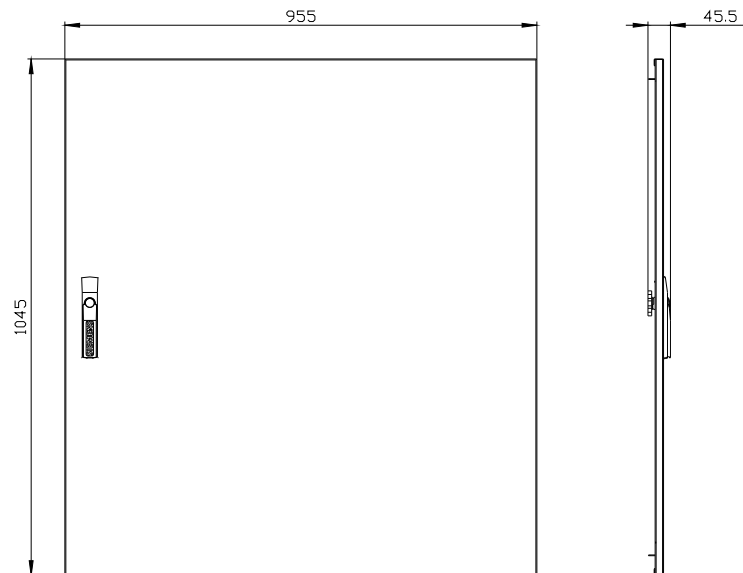

Information for data generation and storage

<https://support.industry.siemens.com/cs/ww/en/view/109995012>

Information- and Downloadcenter (Cataloghi, Opuscoli,...)

<https://www.siemens.com/lowvoltage/catalogs>

Industry Mall (sistema di ordinazione Online)

<https://mall.industry.siemens.com/mall/it/it/Catalog/product?mlfb=8GK9515-6KK33>

Service&Support (Manuali, Certificati, Caratteristiche, FAQ, ...)

<https://support.industry.siemens.com/cs/ww/it/ps/8GK9515-6KK33>

Banca dati immagini (foto prodotto, disegni dimensionali 2D, modelli 3D, schemi delle connessioni, ...)

<https://www.automation.siemens.com/bilddb/cax_en.aspx?mlfb=8GK9515-6KK33>

CAX-Online-Generator

<https://www.siemens.com/cax>

Tender specifications

<https://www.siemens.com/specifications>

Curve caratteristiche

[https://curves.simaris.siemens.com/curves/<mmp_prod_noCOMP="HAUPT"></mmp_prod_no>](https://curves.simaris.siemens.com/curves/<mmp_prod_noCOMP=)

Ultima modifica:

24/05/2025