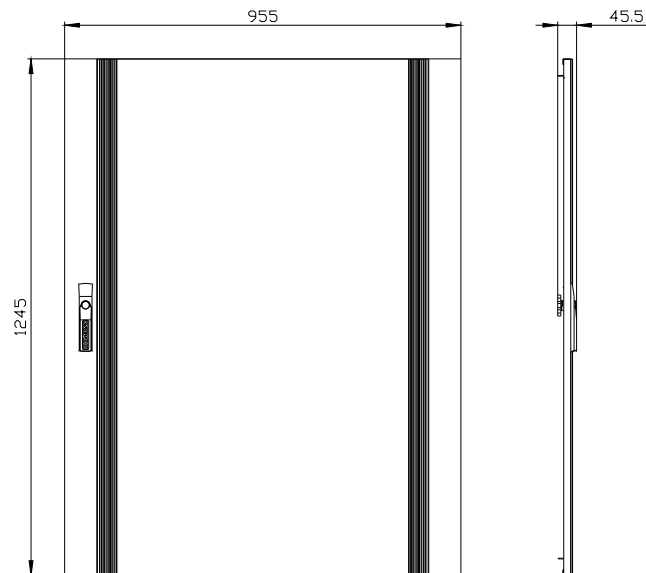

Information for data generation and storage

<https://support.industry.siemens.com/cs/ww/en/view/109995012>

Information- and Downloadcenter (Cataloghi, Opuscoli,...)

<https://www.siemens.com/lowvoltage/catalogs>

Industry Mall (sistema di ordinazione Online)

<https://mall.industry.siemens.com/mall/it/it/Catalog/product?mlfb=8GK9507-8KK33>

Service&Support (Manuali, Certificati, Caratteristiche, FAQ, ...)

<https://support.industry.siemens.com/cs/ww/it/ps/8GK9507-8KK33>

Banca dati immagini (foto prodotto, disegni dimensionali 2D, modelli 3D, schemi delle connessioni, ...)

<https://www.automation.siemens.com/bilddb/cax_en.aspx?mlfb=8GK9507-8KK33>

CAX-Online-Generator

<https://www.siemens.com/cax>

Tender specifications

<https://www.siemens.com/specifications>

Curve caratteristiche

[https://curves.simaris.siemens.com/curves/<mmp_prod_noCOMP="HAUPT"></mmp_prod_no>](https://curves.simaris.siemens.com/curves/<mmp_prod_noCOMP=)

Ultima modifica:

24/05/2025