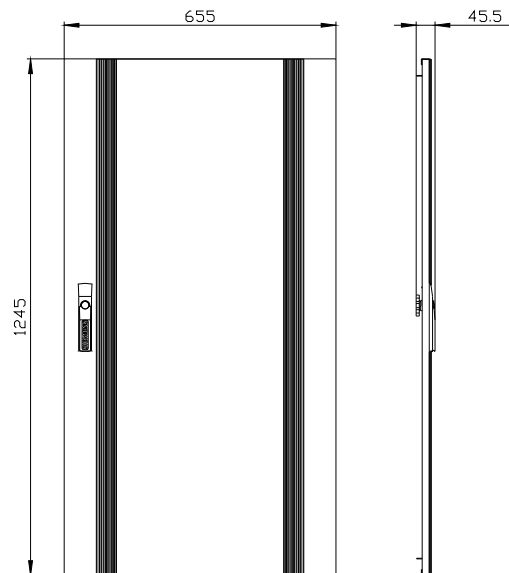

Information for data generation and storage

<https://support.industry.siemens.com/cs/ww/en/view/109995012>

Information- and Downloadcenter (Cataloghi, Opuscoli,...)

<https://www.siemens.com/lowvoltage/catalogs>

Industry Mall (sistema di ordinazione Online)

<https://mall.industry.siemens.com/mall/it/it/Catalog/product?mlfb=8GK9507-8KK23>

Service&Support (Manuali, Certificati, Caratteristiche, FAQ, ...)

<https://support.industry.siemens.com/cs/ww/it/ps/8GK9507-8KK23>

Banca dati immagini (foto prodotto, disegni dimensionali 2D, modelli 3D, schemi delle connessioni, ...)

<https://www.automation.siemens.com/bilddb/cax_en.aspx?mlfb=8GK9507-8KK23>

CAX-Online-Generator

<https://www.siemens.com/cax>

Tender specifications

<https://www.siemens.com/specifications>

Curve caratteristiche

[https://curves.simaris.siemens.com/curves/<mmp_prod_noCOMP="HAUPT"></mmp_prod_no>](https://curves.simaris.siemens.com/curves/<mmp_prod_noCOMP=)

Ultima modifica:

24/05/2025