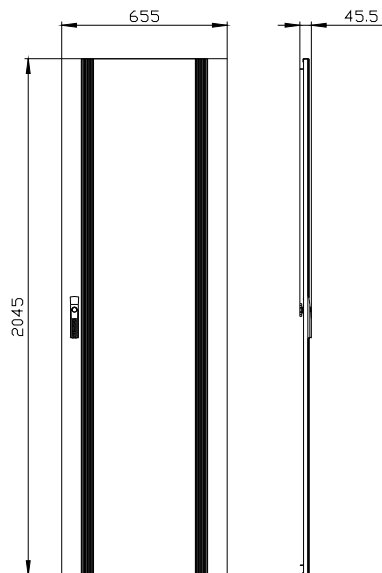

Information for data generation and storage

<https://support.industry.siemens.com/cs/ww/en/view/109995012>

Information- and Downloadcenter (Cataloghi, Opuscoli,...)

<https://www.siemens.com/lowvoltage/catalogs>

Industry Mall (sistema di ordinazione Online)

<https://mall.industry.siemens.com/mall/it/it/Catalog/product?mlfb=8GK9507-8KK22>

Service&Support (Manuali, Certificati, Caratteristiche, FAQ, ...)

<https://support.industry.siemens.com/cs/ww/it/ps/8GK9507-8KK22>

Banca dati immagini (foto prodotto, disegni dimensionali 2D, modelli 3D, schemi delle connessioni, ...)

<https://www.automation.siemens.com/bilddb/cax_en.aspx?mlfb=8GK9507-8KK22>

CAx-Online-Generator

<https://www.siemens.com/cax>

Tender specifications

<https://www.siemens.com/specifications>

Curve caratteristiche

[https://curves.simaris.siemens.com/curves/<mmp_prod_noCOMP="HAUPT"></mmp_prod_no>](https://curves.simaris.siemens.com/curves/<mmp_prod_noCOMP=)

Ultima modifica:

24/05/2025