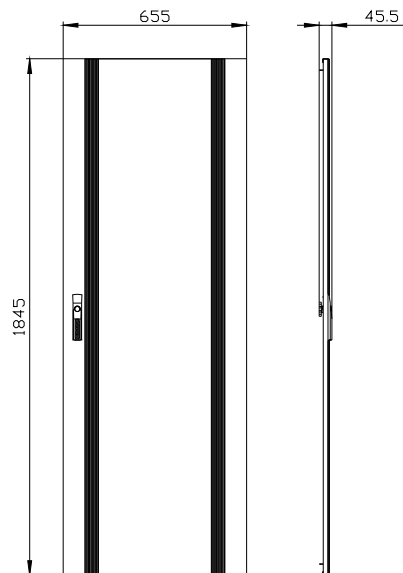

Information for data generation and storage

<https://support.industry.siemens.com/cs/ww/en/view/109995012>

Information- and Downloadcenter (Cataloghi, Opuscoli,...)

<https://www.siemens.com/lowvoltage/catalogs>

Industry Mall (sistema di ordinazione Online)

<https://mall.industry.siemens.com/mall/it/it/Catalog/product?mlfb=8GK9507-8KK21>

Service&Support (Manuali, Certificati, Caratteristiche, FAQ, ...)

<https://support.industry.siemens.com/cs/ww/it/ps/8GK9507-8KK21>

Banca dati immagini (foto prodotto, disegni dimensionali 2D, modelli 3D, schemi delle connessioni, ...)

<https://www.automation.siemens.com/bilddb/cax_en.aspx?mlfb=8GK9507-8KK21>

CAX-Online-Generator

<https://www.siemens.com/cax>

Tender specifications

<https://www.siemens.com/specifications>

Curve caratteristiche

[https://curves.simaris.siemens.com/curves/<mmp_prod_noCOMP="HAUPT"></mmp_prod_no>](https://curves.simaris.siemens.com/curves/<mmp_prod_noCOMP=)

Ultima modifica:

24/05/2025