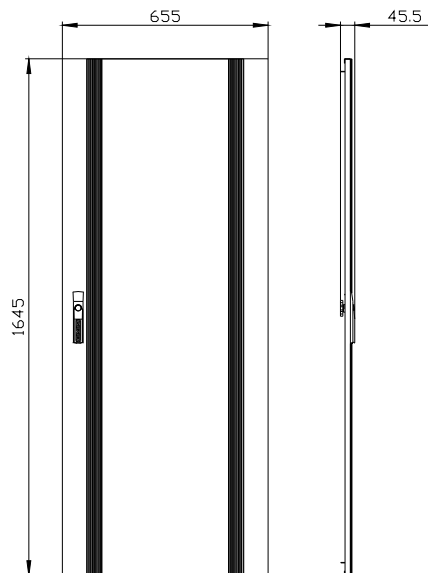

Information for data generation and storage

<https://support.industry.siemens.com/cs/ww/en/view/109995012>

Information- and Downloadcenter (Cataloghi, Opuscoli,...)

<https://www.siemens.com/lowvoltage/catalogs>

Industry Mall (sistema di ordinazione Online)

<https://mall.industry.siemens.com/mall/it/it/Catalog/product?mlfb=8GK9507-8KK20>

Service&Support (Manuali, Certificati, Caratteristiche, FAQ, ...)

<https://support.industry.siemens.com/cs/ww/it/ps/8GK9507-8KK20>

Banca dati immagini (foto prodotto, disegni dimensionali 2D, modelli 3D, schemi delle connessioni, ...)

<https://www.automation.siemens.com/bilddb/cax_en.aspx?mlfb=8GK9507-8KK20>

CAx-Online-Generator

<https://www.siemens.com/cax>

Tender specifications

<https://www.siemens.com/specifications>

Curve caratteristiche

[https://curves.simaris.siemens.com/curves/<mmp_prod_noCOMP="HAUPT"></mmp_prod_no>](https://curves.simaris.siemens.com/curves/<mmp_prod_noCOMP=)

Ultima modifica:

09/05/2025