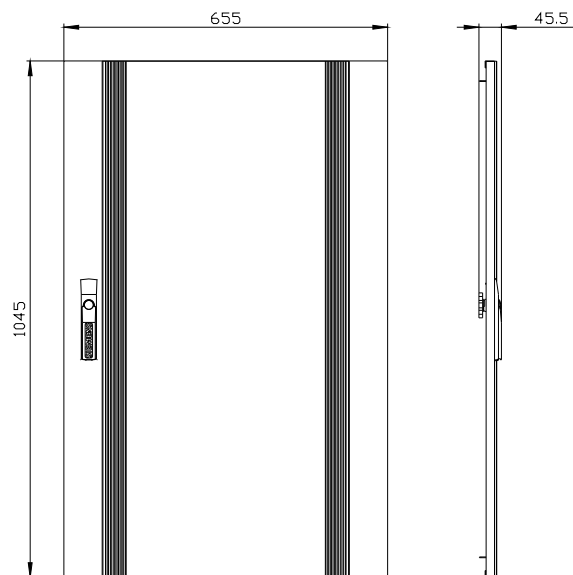

Information for data generation and storage

<https://support.industry.siemens.com/cs/ww/en/view/109995012>

Information- and Downloadcenter (Cataloghi, Opuscoli,...)

<https://www.siemens.com/lowvoltage/catalogs>

Industry Mall (sistema di ordinazione Online)

<https://mall.industry.siemens.com/mall/it/it/Catalog/product?mlfb=8GK9507-7KK23>

Service&Support (Manuali, Certificati, Caratteristiche, FAQ, ...)

<https://support.industry.siemens.com/cs/ww/it/ps/8GK9507-7KK23>

Banca dati immagini (foto prodotto, disegni dimensionali 2D, modelli 3D, schemi delle connessioni, ...)

<https://www.automation.siemens.com/bilddb/cax_en.aspx?mlfb=8GK9507-7KK23>

CAX-Online-Generator

<https://www.siemens.com/cax>

Tender specifications

<https://www.siemens.com/specifications>

Curve caratteristiche

[https://curves.simaris.siemens.com/curves/<mmp_prod_noCOMP="HAUPT"></mmp_prod_no>](https://curves.simaris.siemens.com/curves/<mmp_prod_noCOMP=)

Ultima modifica:

09/05/2025