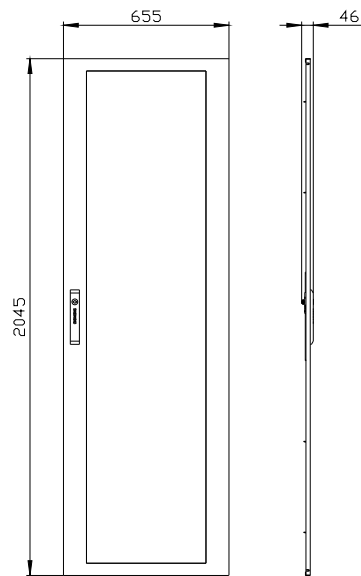

Information for data generation and storage

<https://support.industry.siemens.com/cs/ww/en/view/109995012>

Information- and Downloadcenter (Cataloghi, Opuscoli,...)

<https://www.siemens.com/lowvoltage/catalogs>

Industry Mall (sistema di ordinazione Online)

<https://mall.industry.siemens.com/mall/it/it/Catalog/product?mlfb=8GK9505-8KK22>

Service&Support (Manuali, Certificati, Caratteristiche, FAQ, ...)

<https://support.industry.siemens.com/cs/ww/it/ps/8GK9505-8KK22>

Banca dati immagini (foto prodotto, disegni dimensionali 2D, modelli 3D, schemi delle connessioni, ...)

<https://www.automation.siemens.com/bilddb/cax_en.aspx?mlfb=8GK9505-8KK22>

CAx-Online-Generator

<https://www.siemens.com/cax>

Tender specifications

<https://www.siemens.com/specifications>

Curve caratteristiche

[https://curves.simaris.siemens.com/curves/<mmp_prod_noCOMP="HAUPT"></mmp_prod_no>](https://curves.simaris.siemens.com/curves/<mmp_prod_noCOMP=)

Ultima modifica:

09/05/2025