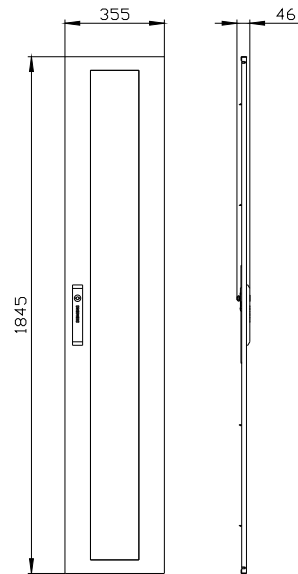

Information for data generation and storage

<https://support.industry.siemens.com/cs/ww/en/view/109995012>

Information- and Downloadcenter (Cataloghi, Opuscoli,...)

<https://www.siemens.com/lowvoltage/catalogs>

Industry Mall (sistema di ordinazione Online)

<https://mall.industry.siemens.com/mall/it/it/Catalog/product?mlfb=8GK9505-8KK12>

Service&Support (Manuali, Certificati, Caratteristiche, FAQ, ...)

<https://support.industry.siemens.com/cs/ww/it/ps/8GK9505-8KK12>

Banca dati immagini (foto prodotto, disegni dimensionali 2D, modelli 3D, schemi delle connessioni, ...)

<https://www.automation.siemens.com/bilddb/cax_en.aspx?mlfb=8GK9505-8KK12>

CAx-Online-Generator

<https://www.siemens.com/cax>

Tender specifications

<https://www.siemens.com/specifications>

Curve caratteristiche

[https://curves.simaris.siemens.com/curves/<mmp_prod_noCOMP="HAUPT"></mmp_prod_no>](https://curves.simaris.siemens.com/curves/<mmp_prod_noCOMP=)

Ultima modifica:

30/04/2025