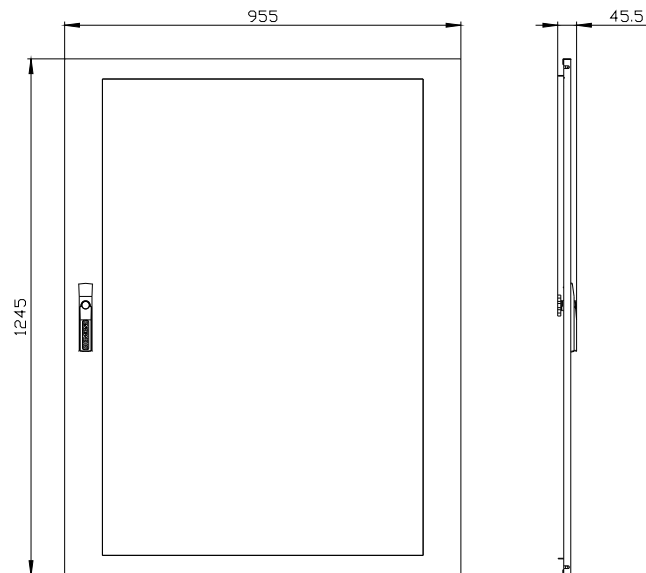

Banca dati immagini (foto prodotto, disegni dimensionali 2D, modelli 3D, schemi delle connessioni, ...)

https://www.automation.siemens.com/bilddb/cax_en.aspx?mlfb=8GK9505-7KK30

CAX-Online-Generator

<https://www.siemens.com/cax>

Tender specifications

<https://www.siemens.com/specifications>

Curve caratteristiche

[https://curves.simaris.siemens.com/curves/<mmp_prod_noCOMP="HAUPT"></mmp_prod_no>](https://curves.simaris.siemens.com/curves/<mmp_prod_noCOMP=)