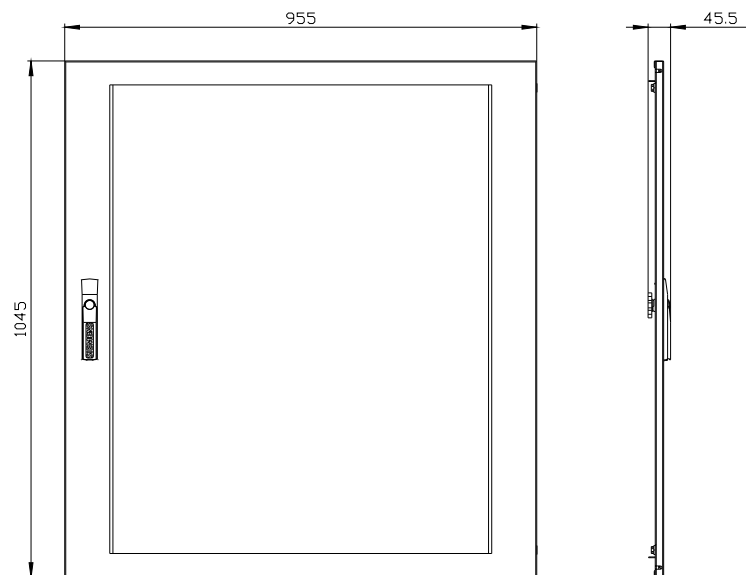

Information for data generation and storage

<https://support.industry.siemens.com/cs/ww/en/view/109995012>

Information- and Downloadcenter (Cataloghi, Opuscoli,...)

<https://www.siemens.com/lowvoltage/catalogs>

Industry Mall (sistema di ordinazione Online)

<https://mall.industry.siemens.com/mall/it/it/Catalog/product?mlfb=8GK9505-6KK33>

Service&Support (Manuali, Certificati, Caratteristiche, FAQ, ...)

<https://support.industry.siemens.com/cs/ww/it/ps/8GK9505-6KK33>

Banca dati immagini (foto prodotto, disegni dimensionali 2D, modelli 3D, schemi delle connessioni, ...)

<https://www.automation.siemens.com/bilddb/cax_en.aspx?mlfb=8GK9505-6KK33>

CAx-Online-Generator

<https://www.siemens.com/cax>

Tender specifications

<https://www.siemens.com/specifications>

Curve caratteristiche

[https://curves.simaris.siemens.com/curves/<mmp_prod_noCOMP="HAUPT"></mmp_prod_no>](https://curves.simaris.siemens.com/curves/<mmp_prod_noCOMP=)

Ultima modifica:

24/05/2025