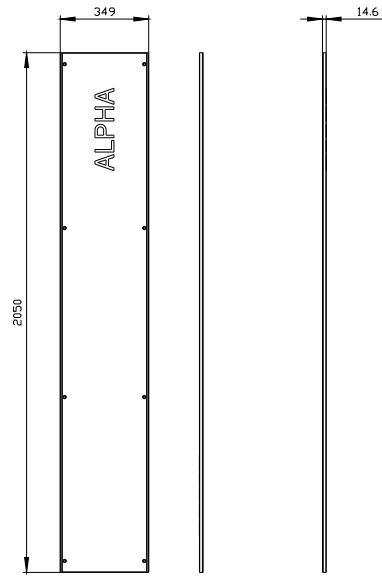

<https://www.automation.siemens.com/bilddb/cax_en.aspx?mlfb=8GK9200-8KK05>

CAX-Online-Generator

<https://www.siemens.com/cax>

Tender specifications

<https://www.siemens.com/specifications>

Curve caratteristiche

<https://curves.simaris.siemens.com/curves/<mmp_prod_noCOMP='HAUPT'></mmp_prod_no>>

Ultima modifica:

15/08/2025