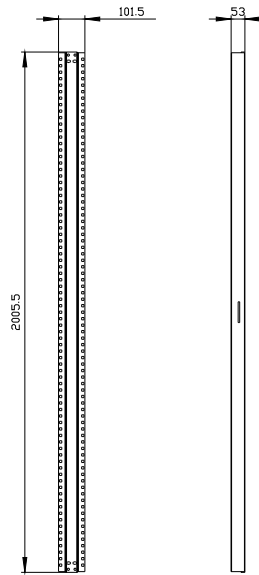

Ultima modifica:

09/05/2026