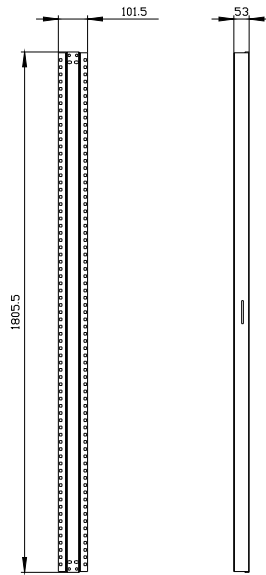

Ultima modifica:

09/05/2026