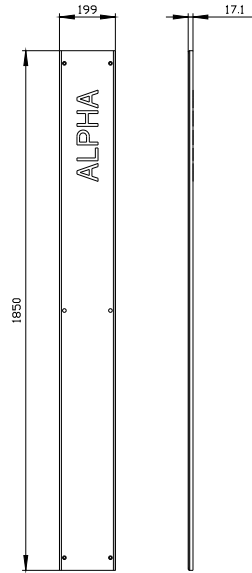

<https://support.industry.siemens.com/cs/ww/it/ps/8GK9122-8KK07>

Banca dati immagini (foto prodotto, disegni dimensionali 2D, modelli 3D, schemi delle connessioni, ...)

https://www.automation.siemens.com/bilddb/cax_en.aspx?mlfb=8GK9122-8KK07

CAX-Online-Generator

<https://www.siemens.com/cax>

Tender specifications

<https://www.siemens.com/specifications>

Curve caratteristiche

[https://curves.simaris.siemens.com/curves/<mmp_prod_noCOMP="HAUPT"></mmp_prod_no>](https://curves.simaris.siemens.com/curves/<mmp_prod_noCOMP=)