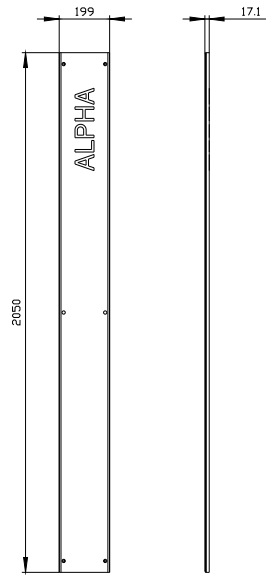

<https://support.industry.siemens.com/cs/ww/it/ps/8GK9122-8KK05>

Banca dati immagini (foto prodotto, disegni dimensionali 2D, modelli 3D, schemi delle connessioni, ...)

https://www.automation.siemens.com/bilddb/cax_en.aspx?mlfb=8GK9122-8KK05

CAX-Online-Generator

<https://www.siemens.com/cax>

Tender specifications

<https://www.siemens.com/specifications>

Curve caratteristiche

[https://curves.simaris.siemens.com/curves/<mmp_prod_noCOMP="HAUPT"></mmp_prod_no>](https://curves.simaris.siemens.com/curves/<mmp_prod_noCOMP=)