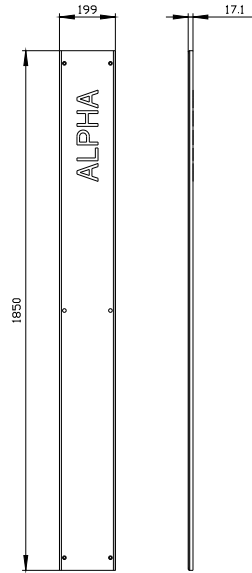

<https://support.industry.siemens.com/cs/ww/it/ps/8GK9122-8KK04>

Banca dati immagini (foto prodotto, disegni dimensionali 2D, modelli 3D, schemi delle connessioni, ...)

https://www.automation.siemens.com/bilddb/cax_en.aspx?mlfb=8GK9122-8KK04

CAX-Online-Generator

<https://www.siemens.com/cax>

Tender specifications

<https://www.siemens.com/specifications>

Curve caratteristiche

[https://curves.simaris.siemens.com/curves/<mmp_prod_noCOMP="HAUPT"></mmp_prod_no>](https://curves.simaris.siemens.com/curves/<mmp_prod_noCOMP=)