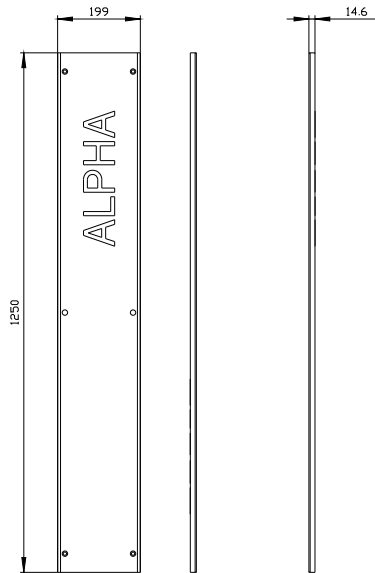

<https://support.industry.siemens.com/cs/ww/it/ps/8GK9122-7KK01>

Banca dati immagini (foto prodotto, disegni dimensionali 2D, modelli 3D, schemi delle connessioni, ...)

https://www.automation.siemens.com/bilddb/cax_en.aspx?mlfb=8GK9122-7KK01

CAX-Online-Generator

<https://www.siemens.com/cax>

Tender specifications

<https://www.siemens.com/specifications>

Curve caratteristiche

[https://curves.simaris.siemens.com/curves/<mmp_prod_noCOMP="HAUPT"></mmp_prod_no>](https://curves.simaris.siemens.com/curves/<mmp_prod_noCOMP=)