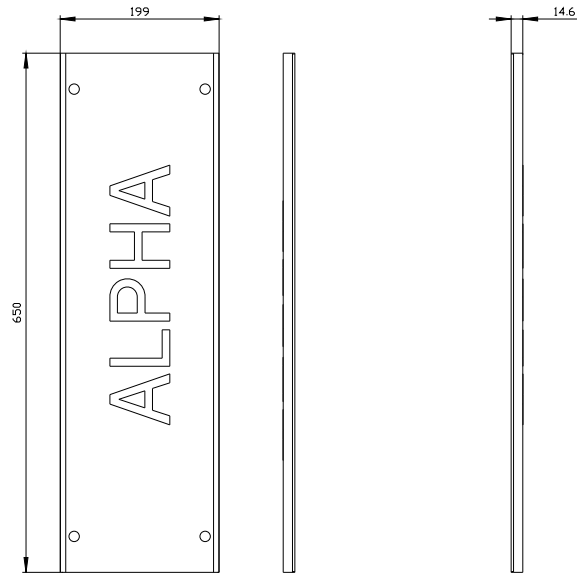

<https://support.industry.siemens.com/cs/ww/it/ps/8GK9122-4KK01>

Banca dati immagini (foto prodotto, disegni dimensionali 2D, modelli 3D, schemi delle connessioni, ...)

https://www.automation.siemens.com/bilddb/cax_en.aspx?mlfb=8GK9122-4KK01

CAX-Online-Generator

<https://www.siemens.com/cax>

Tender specifications

<https://www.siemens.com/specifications>

Curve caratteristiche

[https://curves.simaris.siemens.com/curves/<mmp_prod_noCOMP="HAUPT"></mmp_prod_no>](https://curves.simaris.siemens.com/curves/<mmp_prod_noCOMP=)